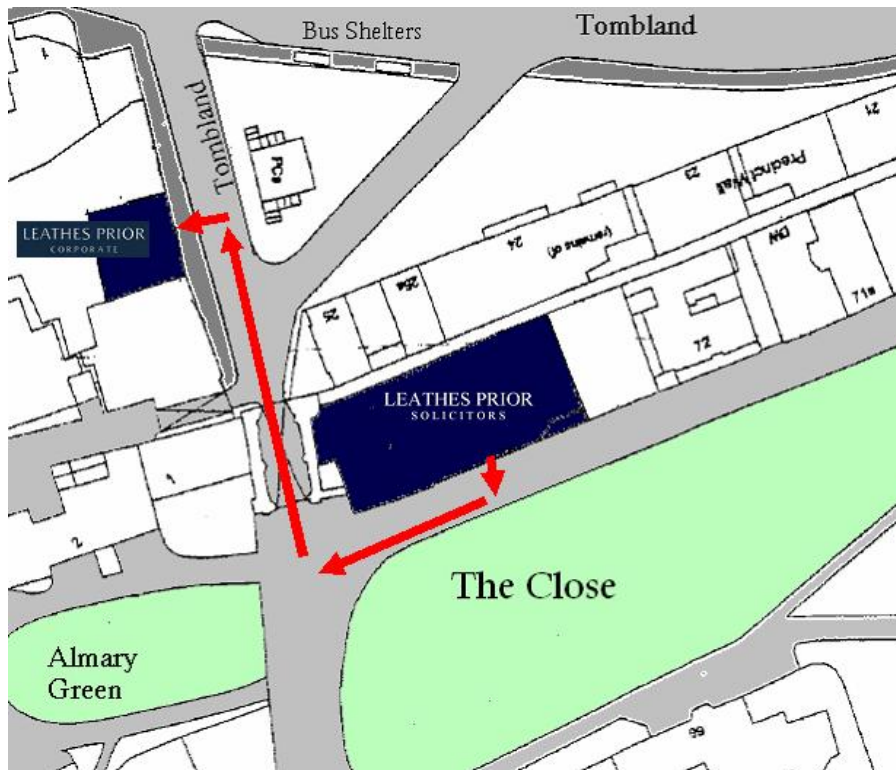

LEATHES PRIOR

CORPORATE

Directions to Leathes Prior Corporate Office

To get to the offices from the main reception of No. 74 The Close:

On exiting the front door, turn right and right again through St Ethelbert Gate arch. Walk straight up Tombland towards the city.

Pass Cambridge House on the left, Reeds Private Members Club at No 27 and the third entrance door – No. 28 is the entrance to Leathes Prior Corporate. The main door is a Black door standing open inside a white squared off colonnaded portico.

To the left of the inner entrance door you will find an entrance buzzer. If you get no reply from pressing the buzzer on either the left or right hand side please try the other button.

Leathes Prior Corporate 27/28 Tombland Norwich NR3 1RE
Telephone: (01603) 610911 Fax: (01603) 760472 E-mail: info@leathesprior.co.uk
Website: www.leathesprior.co.uk