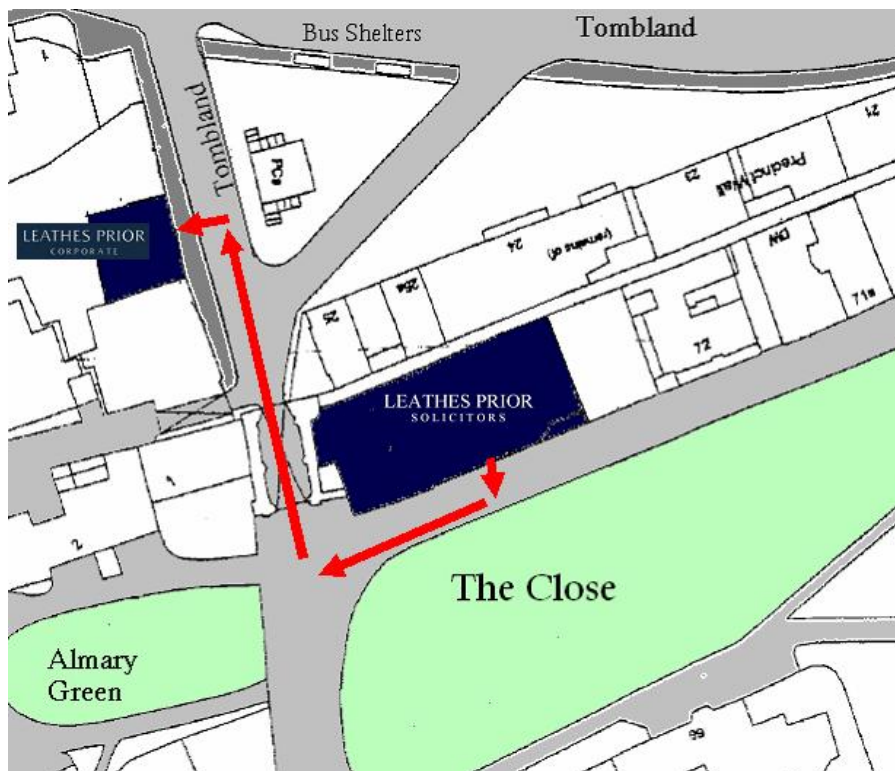

LEATHES PRIOR CORPORATE

Directions to Leathes Prior Corporate Office

To get to the offices from the main reception of No. 74 The Close:

On exiting the front door, turn right and right again through St Ethelbert Gate arch. Walk straight up Tombland towards the city.

Pass Cambridge House on the left, Reeds Private Members Club at No 27 and the third entrance door – No. 28 is the entrance to Leathes Prior Corporate. The main door is a Black door standing open inside a white squared off colonnaded portico.

To the left of the inner entrance door you will find an entrance buzzer. If you get no reply from pressing the buzzer on either the left or right hand side please try the other button.

Leathes Prior Corporate 28 Tombland Norwich NR3 1RE
Telephone: (01603) 610911 Fax: (01603) 762109 E-mail: info@leathesprior.co.uk
Website: www.leathesprior.co.uk